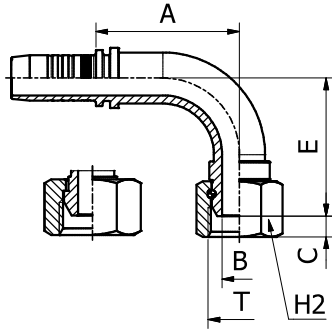

BS STANDARD CONNECTIONS

M20541KR

45° BSP FEMALE SWEPT ELBOW 60° CONE
BS5200 / ISO 12151-6

FITTINGS

120

| PART. REF. | HOSE BORE | | | Thread | DIMENSIONS mm | | | | | | |
|----------------|-----------|------|------|-----------|---------------|------|-----|------|------|----|--|
| | DN | Dash | inch | | T | B | A | C | E | H2 | |
| M20541-04-04KR | 6 | - 4 | 1/4" | 1/4" - 19 | 4.2 | 38.0 | 5.2 | 16.6 | 19.0 | | |
| M20541-06-06KR | 10 | - 6 | 3/8" | 3/8" - 19 | 7.0 | 45.5 | 6.0 | 20.0 | 22.0 | | |
| M20541-08-08KR | 12 | - 8 | 1/2" | 1/2" - 14 | 9.3 | 54.0 | 6.5 | 22.0 | 27.0 | | |