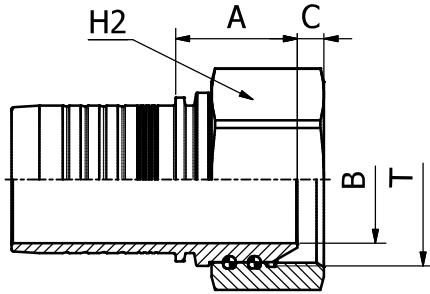

BS STANDARD CONNECTIONS

M20511KR

BSP FEMALE 60° CONE
BS5200 / ISO 12151-6

| PART. REF. | HOSE BORE | | | Thread | DIMENSIONS mm | | | |
|----------------|-----------|------|------|-----------|---------------|------|-----|------|
| | DN | Dash | inch | | T | B | A | C |
| M20511-04-04KR | 6 | -4 | 1/4" | 1/4" - 19 | 4.0 | 20.0 | 5.2 | 19.0 |
| M20511-06-06KR | 10 | -6 | 3/8" | 3/8" - 19 | 7.0 | 22.0 | 6.0 | 22.0 |
| M20511-08-08KR | 12 | -8 | 1/2" | 1/2" - 14 | 9.3 | 24.0 | 6.5 | 27.0 |

BS STANDARD CONNECTIONS

M20514

**BSP FEMALE 60° CONE
BS5200 / ISO 12151-6**

| PART. REF. | HOSE BORE | | | Thread | DIMENSIONS mm | | | | | | | |
|--------------|-----------|------|--------|--------|---------------|------|------|-------|----|--|--|--|
| | DN | Dash | inch | | T | B | A | C | H2 | | | |
| M20514-40-40 | 63 | - 40 | 2.1/2" | 2.1/2" | 55.4 | 52.5 | 11.5 | 85.0 | | | | |
| M20514-48-48 | 76 | - 48 | 3" | 3" | 65.0 | 57.0 | 10.9 | 100.0 | | | | |