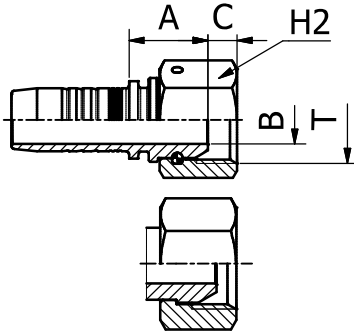

BS STANDARD CONNECTIONS

M20512/M20513

BSP FEMALE 60° CONE
BS5200 / ISO 12151-6

FITTINGS 118

PART. REF.	HOSE BORE			Thread	DIMENSIONS mm				
	DN	Dash	inch		T	B	A	C	H2
M20512-03-02	5	-3	3/16"	1/8" - 28	3.0	16.0	4.4	14.0	
M20512-04-02	6	-4	1/4"	1/8" - 28	3.1	16.5	4.4	14.0	
M20512-05-04	8	-5	5/16"	1/4" - 19	4.1	17.5	4.2	19.0	
M20512-06-04	10	-6	3/8"	1/4" - 19	4.1	18.0	4.2	19.0	
M20512-08-06	12	-8	1/2"	3/8" - 19	7.1	21.0	6.0	22.0	
M20512-08-10	12	-8	1/2"	5/8" - 14	12.1	22.0	10.2	28.0	
M20512-08-12	12	-8	1/2"	3/4" - 14	15.0	24.5	9.0	32.0	
M20512-10-08	16	-10	5/8"	1/2" - 14	9.8	24.0	6.5	27.0	
M20512-10-10	16	-10	5/8"	5/8" - 14	12.5	21.5	10.2	28.0	
M20512-10-12	16	-10	5/8"	3/4" - 14	15.0	23.0	9.0	32.0	
M20512-12-08	19	-12	3/4"	1/2" - 14	9.8	25.0	6.5	27.0	
M20512-12-12	19	-12	3/4"	3/4" - 14	15.0	24.5	9.0	32.0	
M20512-12-16	19	-12	3/4"	1" - 11	19.8	26.0	10.5	38.0	
M20512-16-12	25	-16	1"	3/4" - 14	15.0	25.5	9.0	32.0	
M20512-16-16	25	-16	1"	1" - 11	19.8	27.5	10.5	38.0	
M20513-03-04	5	-3	3/16"	1/4" - 19	4.0	16.5	5.4	19.0	
M20513-04-04	6	-4	1/4"	1/4" - 19	4.0	17.0	5.4	19.0	
M20513-04-06	6	-4	1/4"	3/8" - 19	7.0	19.0	6.0	22.0	
M20513-04-08	6	-4	1/4"	1/2" - 14	9.5	19.5	6.3	27.0	
M20513-05-06	8	-5	5/16"	3/8" - 19	7.0	19.0	6.0	22.0	
M20513-05-08	8	-5	5/16"	1/2" - 14	9.3	20.5	6.3	27.0	
M20513-06-06	10	-6	3/8"	3/8" - 19	7.0	19.5	6.0	22.0	
M20513-06-08	10	-6	3/8"	1/2" - 14	9.3	20.0	6.3	27.0	
M20513-08-08	12	-8	1/2"	1/2" - 14	9.3	20.5	6.3	27.0	

BS STANDARD CONNECTIONS