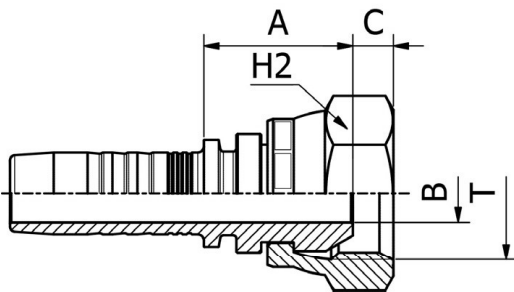

M20511KR

BSP FEMALE 60° CONE
BS5200 / ISO 12151-6

PART. REF.	HOSE BORE			Thread	DIMENSIONS mm				
	DN	Dash	inch		T	B	A	C	H2
M20511-04-04KR	6	-4	1/4"	1/4" - 19	4.0	20.0	5.2	19.0	
M20511-06-06KR	10	-6	3/8"	3/8" - 19	7.0	22.0	6.0	22.0	
M20511-08-08KR	12	-8	1/2"	1/2" - 14	9.3	24.0	6.5	27.0