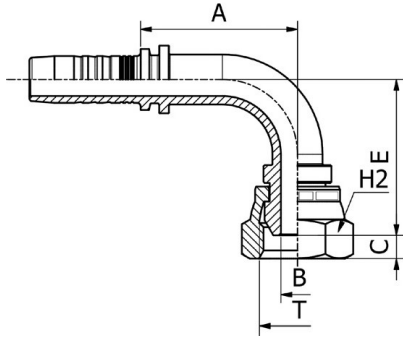

BS STANDARD CONNECTIONS

M20591KR

90° BSP FEMALE SWEPT ELBOW 60° CONE
BS5200 / ISO 12151-6

PART. REF.	HOSE BORE			Thread	T	DIMENSIONS mm					
	DN	Dash	inch			B	A	C	E	H2	
M20591-04-04KR	6	- 4	1/4"	1/4" - 19	4.2	28.5	5.2	30.5	19.0		
M20591-04-06KR	6	- 4	1/4"	3/8" - 19	7.0	28.5	6.0	32.0	22.0		
M20591-06-06KR	10	- 6	3/8"	3/8" - 19	7.0	35.5	6.0	37.5	22.0		
M20591-06-08KR	10	- 6	3/8"	1/2" - 14	9.3	35.5	6.5	39.0	27.0		
M20591-08-06KR	12	- 8	1/2"	3/8" - 19	7.0	44.0	6.0	42.0	22.0		
M20591-08-08KR	12	- 8	1/2"	1/2" - 14	9.3	44.0	6.5	43.5	27.0		

121 FITTINGS