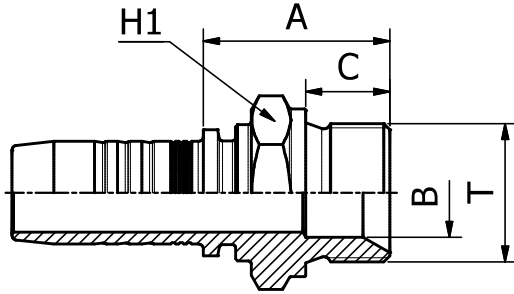

BS STANDARD CONNECTIONS

M10510

**BSP MALE PARALLEL 60° CONE SEAT
BS5200 / ISO 8434-6**

PART. REF.	HOSE BORE			Thread	DIMENSIONS mm				
	DN	Dash	inch		T	B	A	C	H1
M10510-03-02	5	- 3	3/16"	1/8" - 28		3.5	22.5	10.0	14.0
M10510-03-04	5	- 3	3/16"	1/4" - 19		5.0	25.0	11.0	19.0
M10510-04-02	6	- 4	1/4"	1/8" - 28		3.5	22.5	10.0	14.0
M10510-04-04	6	- 4	1/4"	1/4" - 19		5.0	25.5	11.0	19.0
M10510-04-06	6	- 4	1/4"	3/8" - 19		8.0	27.0	12.0	22.0
M10510-04-08	6	- 4	1/4"	1/2" - 14		11.0	30.0	14.0	27.0
M10510-05-04	8	- 5	5/16"	1/4" - 19		5.0	26.0	11.0	19.0
M10510-05-06	8	- 5	5/16"	3/8" - 19		8.0	27.5	12.0	22.0
M10510-06-04	10	- 6	3/8"	1/4" - 19		5.0	26.0	11.0	19.0
M10510-06-06	10	- 6	3/8"	3/8" - 19		8.0	28.0	12.0	22.0
M10510-06-08	10	- 6	3/8"	1/2" - 14		11.0	30.5	14.0	27.0
M10510-08-06	12	- 8	1/2"	3/8" - 19		8.0	28.0	12.0	22.0
M10510-08-08	12	- 8	1/2"	1/2" - 14		11.0	31.0	14.0	27.0
M10510-08-10	12	- 8	1/2"	5/8" - 14		14.5	33.0	16.0	30.0
M10510-08-12	12	- 8	1/2"	3/4" - 14		17.0	34.0	16.0	32.0
M10510-10-10	16	- 10	5/8"	5/8" - 14		14.5	33.0	16.0	30.0
M10510-10-12	16	- 10	5/8"	3/4" - 14		17.0	35.5	16.0	32.0
M10510-12-08	19	- 12	3/4"	1/2" - 14		11.0	32.0	14.0	27.0
M10510-12-12	19	- 12	3/4"	3/4" - 14		17.0	35.5	16.0	32.0
M10510-12-16	19	- 12	3/4"	1" - 11		22.5	39.5	19.0	41.0
M10510-16-12	25	- 16	1"	3/4" - 14		17.0	36.5	16.0	32.0
M10510-16-16	25	- 16	1"	1" - 11		22.5	41.0	19.0	41.0
M10510-16-20	25	- 16	1"	1.1/4" - 11		28.5	45.0	20.0	50.0
M10510-20-20	31	- 20	1.1/4"	1.1/4" - 11		28.5	46.5	20.0	50.0
M10510-20-24	31	- 20	1.1/4"	1.1/2" - 11		33.5	48.5	22.0	55.0
M10510-24-24	38	- 24	1.1/2"	1.1/2" - 11		33.5	49.5	22.0	55.0
M10510-32-32	51	- 32	2"	2" - 11		46.0	54.0	25.0	70.0