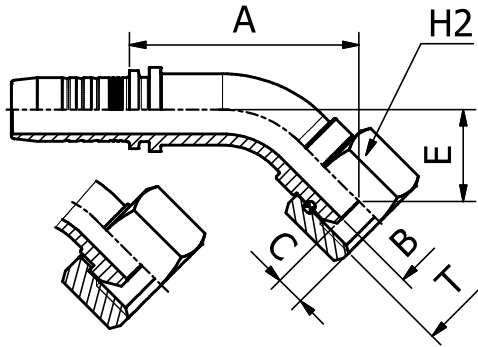

M20542/M20543

**45° BSP FEMALE SWEPT ELBOW 60° CONE
BS5200 / ISO 12151-6**

PART. REF.	HOSE BORE			Thread	DIMENSIONS mm							
	DN	Dash	inch		T	B	A	C	E	H2		
M20542-03-02	5	- 3	3/16"	1/8" - 28	3.0	31.0	4.4	15.0	14.0			
M20542-04-02	6	- 4	1/4"	1/8" - 28	3.1	35.5	4.4	14.5	14.0			
M20542-05-04	8	- 5	5/16"	1/4" - 19	4.0	35.5	4.1	16.0	19.0			
M20542-08-06	12	- 8	1/2"	3/8" - 19	7.1	52.0	6.0	20.0	22.0			
M20542-08-10	12	- 8	1/2"	5/8" - 14	12.1	54.5	10.2	22.5	28.0			
M20542-08-12	12	- 8	1/2"	3/4" - 14	15.0	57.0	9.0	25.0	32.0			
M20542-10-08	16	- 10	5/8"	1/2" - 14	9.3	63.5	6.5	26.5	27.0			
M20542-10-10	16	- 10	5/8"	5/8" - 14	12.5	63.0	10.2	26.0	28.0			
M20542-10-12	16	- 10	5/8"	3/4" - 14	15.0	64.0	9.0	27.0	32.0			
M20542-12-08	19	- 12	3/4"	1/2" - 14	9.3	55.5	6.5	22.5	27.0			
M20542-12-12	19	- 12	3/4"	3/4" - 14	15.0	70.5	9.0	28.5	32.0			
M20542-12-16	19	- 12	3/4"	1" - 11	19.8	72.5	10.5	30.0	38.0			
M20542-16-16	25	- 16	1"	1" - 11	19.8	91.0	10.5	36.5	38.0			
M20543-03-04	5	- 3	3/16"	1/4" - 19	4.0	35.5	5.4	14.5	19.0			
M20543-04-04	6	- 4	1/4"	1/4" - 19	4.0	36.0	5.4	15.0	19.0			
M20543-04-06	6	- 4	1/4"	3/8" - 19	7.0	37.5	6.0	16.0	22.0			
M20543-05-06	8	- 5	5/16"	3/8" - 19	7.0	38.0	6.0	13.5	22.0			
M20543-06-06	10	- 6	3/8"	3/8" - 19	7.0	42.0	6.0	15.5	22.0			
M20543-06-08	10	- 6	3/8"	1/2" - 14	9.3	42.5	6.3	16.0	27.0			
M20543-08-08	12	- 8	1/2"	1/2" - 14	9.3	49.5	6.3	17.0	27.0