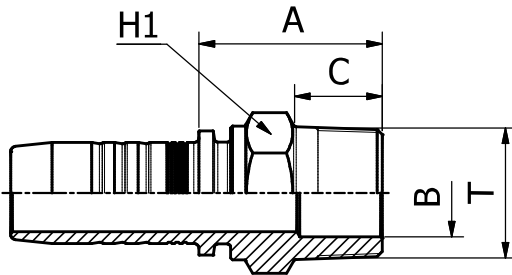

BS STANDARD CONNECTIONS

M10710

BSP MALE TAPERED - ISO 7

| PART. REF. | HOSE BORE | | | Thread | DIMENSIONS mm | | | | | | |
|--------------|-----------|------|--------|-------------|---------------|------|------|------|--|--|--|
| | DN | Dash | inch | T | B | A | C | H1 | | | |
| M10710-03-02 | 5 | - 3 | 3/16" | 1/8" - 28 | 4.5 | 20.5 | 8.0 | 12.0 | | | |
| M10710-03-04 | 5 | - 3 | 3/16" | 1/4" - 19 | 4.5 | 24.5 | 12.0 | 14.0 | | | |
| M10710-04-02 | 6 | - 4 | 1/4" | 1/8" - 28 | 4.5 | 21.0 | 8.0 | 12.0 | | | |
| M10710-04-04 | 6 | - 4 | 1/4" | 1/4" - 19 | 4.5 | 25.0 | 12.0 | 14.0 | | | |
| M10710-04-06 | 6 | - 4 | 1/4" | 3/8" - 19 | 7.0 | 26.0 | 12.0 | 19.0 | | | |
| M10710-04-08 | 6 | - 4 | 1/4" | 1/2" - 14 | 10.0 | 29.5 | 15.0 | 22.0 | | | |
| M10710-05-04 | 8 | - 5 | 5/16" | 1/4" - 19 | 5.5 | 25.0 | 12.0 | 14.0 | | | |
| M10710-05-06 | 8 | - 5 | 5/16" | 3/8" - 19 | 7.0 | 26.5 | 12.0 | 19.0 | | | |
| M10710-05-08 | 8 | - 5 | 5/16" | 1/2" - 14 | 10.0 | 30.0 | 15.0 | 22.0 | | | |
| M10710-06-06 | 10 | - 6 | 3/8" | 3/8" - 19 | 7.0 | 27.0 | 12.0 | 19.0 | | | |
| M10710-06-08 | 10 | - 6 | 3/8" | 1/2" - 14 | 10.0 | 30.5 | 15.0 | 22.0 | | | |
| M10710-08-04 | 12 | - 8 | 1/2" | 1/4" - 19 | 4.5 | 26.0 | 12.0 | 19.0 | | | |
| M10710-08-08 | 12 | - 8 | 1/2" | 1/2" - 14 | 10.0 | 31.0 | 15.0 | 22.0 | | | |
| M10710-10-08 | 16 | - 10 | 5/8" | 1/2" - 14 | 10.0 | 31.0 | 15.0 | 22.0 | | | |
| M10710-10-12 | 16 | - 10 | 5/8" | 3/4" - 14 | 17.0 | 34.0 | 17.0 | 27.0 | | | |
| M10710-12-12 | 19 | - 12 | 3/4" | 3/4" - 14 | 17.0 | 35.5 | 17.0 | 27.0 | | | |
| M10710-16-12 | 25 | - 16 | 1" | 3/4" - 14 | 17.0 | 38.0 | 17.0 | 32.0 | | | |
| M10710-16-16 | 25 | - 16 | 1" | 1" - 11 | 22.5 | 42.0 | 21.0 | 36.0 | | | |
| M10710-20-20 | 31 | - 20 | 1.1/4" | 1.1/4" - 11 | 28.5 | 47.5 | 23.0 | 46.0 | | | |
| M10710-24-24 | 38 | - 24 | 1.1/2" | 1.1/2" - 11 | 32.0 | 50.0 | 23.0 | 50.0 | | | |
| M10710-32-32 | 51 | - 32 | 2" | 2" - 11 | 44.0 | 55.5 | 27.0 | 65.0 | | | |