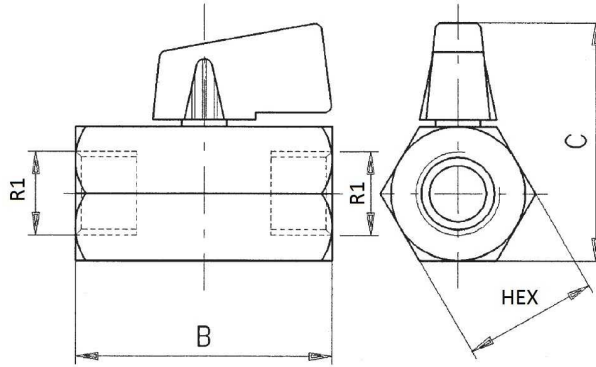

**Mini ball valve female - female**

R1	DN	B	C	HEX
1/8	6	40	38	21
1/4	8	40	38	21
3/8	8	40	38	21
1/2	10	46	42	25

Part n°	R1	Max. Press. (bar)
6065 1/8	1/8"	20
6065 1/4	1/4"	20
6065 3/8	3/8"	20
6065 1/2	1/2"	20