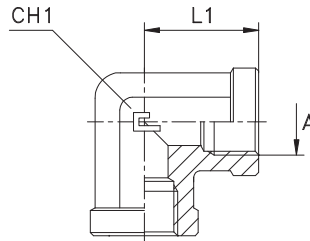

FEMALE 90° ADAPTER
Thread BSP Parallel

Type: 3042..

Series BS	30.... bar	31.... bar	Ordering Complete	A	L1	CH1
UNIVERSAL	350	350	304201	1/8	17	14
			304202	1/4	22,5	19
	250	250	304203	3/8	26	22
	225	225	304204	1/2	31	27
	200	200	304205	3/4	34,5	33
			304206	1	41	41
			304207	1 1/4	43	48
			304208	1 1/2	53	65
			304209	2	61	71
160	160					
100	100					

Notes: If you wish to order a fitting in stainless steel, please change the first two digit from 30.... to 31.... .

FEMALE 90° ADAPTER
Thread NPT

Type: 3043

Series BS	30.... bar	31.... bar	Ordering Complete	A	L1	CH1
UNIVERSAL	350	350	304301	1/8	17	14
			304302	1/4	22,5	19
	250	250	304303	3/8	26	22
	225	225	304304	1/2	31	27
	200	200	304305	3/4	34,5	33
			304306	1	41	41
			304307	1 1/4	43	48
			304308	1 1/2	53	65
			304309	2	61	71
160	160					
100	100					

Notes: If you wish to order a fitting in stainless steel, please change the first two digit from 30.... to 31.... .
Articles available on scheduled orders only.