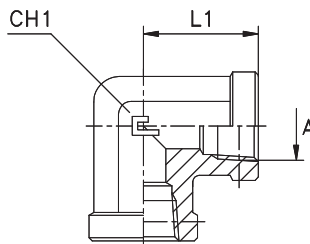

FEMALE 90° ADAPTER
Thread BSP Parallel

Type: 3042..

Series BS	30.... bar	31.... bar	Ordering Complete	A	L1	CH1
UNIVERSAL	350	350	304201	1/8	17	14
			304202	1/4	22,5	19
	250	250	304203	3/8	26	22
	225	225	304204	1/2	31	27
	200	200	304205	3/4	34,5	33
			304206	1	41	41
			304207	1 1/4	43	48
			304208	1 1/2	53	65
			304209	2	61	71
160	160					
100	100					

Notes: If you wish to order a fitting in stainless steel, please change the first two digit from 30.... to 31.... .

FEMALE 90° ADAPTER
Thread NPT

Type: 3043

Series BS	30.... bar	31.... bar	Ordering Complete	A	L1	CH1
UNIVERSAL	350	350	304301	1/8	17	14
			304302	1/4	22,5	19
	250	250	304303	3/8	26	22
	225	225	304304	1/2	31	27
	200	200	304305	3/4	34,5	33
			304306	1	41	41
			304307	1 1/4	43	48
			304308	1 1/2	53	65
			304309	2	61	71
160	160					
100	100					

Notes: If you wish to order a fitting in stainless steel, please change the first two digit from 30.... to 31.... .
Articles available on scheduled orders only.