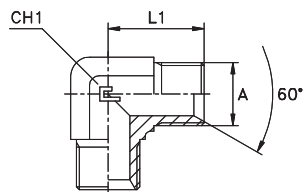

MALE 90° UNION ELBOW ADAPTER
Thread BSP Parallel

Type: 3024..

Series BS	30.... bar	31.... bar	Ordering Complete	A	L1	CH1
UNIVERSAL	400	400	302401	1/8	21	11
			302402	1/4	26	14
			302403	3/8	29	19
	350	350	302404	1/2	34	22
			302405	5/8	38	27
	315	315	302406	3/4	41	27
	250	250	302407	1	45	33
	200	200	302408	1 1/4	52	41
	160	160	302409	1 1/2	59	48
	125	125	302410	2	78	65

Notes: If you wish to order a fitting in stainless steel, please change the first two digit from 30.... to 31.....

MALE 90° UNION ELBOW ADAPTER
Thread Metric Parallel

Type: 3025..

Series BS	30.... bar	31.... bar	Ordering Complete	A	L1	CH1
UNIVERSAL	400	400	302501	10x1	21	11
			302502	12x1,5	21	11
			302503	14x1,5	26	14
			302504	16x1,5	29	19
			302505	18x1,5	29	19
	350	350	302506	20x1,5	34	22
			302507	22x1,5	34	22
	315	315	302508	26x1,5	41	27
	250	250	302509	30x1,5	45	33

Notes: If you wish to order a fitting in stainless steel, please change the first two digit from 30.... to 31.....
Articles available on request only.