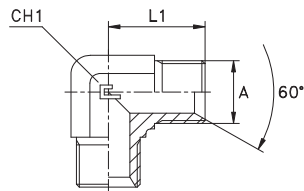

MALE 90° UNION ELBOW ADAPTER
Thread BSP Parallel

Type: 3024..

Series BS	30.... bar	31.... bar	Ordering Complete	A	L1	CH1
UNIVERSAL	400	400	302401	1/8	21	11
			302402	1/4	26	14
			302403	3/8	29	19
	350	350	302404	1/2	34	22
			302405	5/8	38	27
	315	315	302406	3/4	41	27
	250	250	302407	1	45	33
	200	200	302408	1 1/4	52	41
	160	160	302409	1 1/2	59	48
	125	125	302410	2	78	65

Notes: If you wish to order a fitting in stainless steel, please change the first two digit from 30.... to 31.....

MALE 90° UNION ELBOW ADAPTER
Thread Metric Parallel

Type: 3025..

Series BS	30.... bar	31.... bar	Ordering Complete	A	L1	CH1
UNIVERSAL	400	400	302501	10x1	21	11
			302502	12x1,5	21	11
			302503	14x1,5	26	14
			302504	16x1,5	29	19
			302505	18x1,5	29	19
	350	350	302506	20x1,5	34	22
			302507	22x1,5	34	22
	315	315	302508	26x1,5	41	27
	250	250	302509	30x1,5	45	33

Notes: If you wish to order a fitting in stainless steel, please change the first two digit from 30.... to 31.....
Articles available on request only.