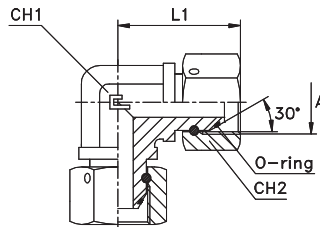

90° ELBOW ADAPTER WITH DOUBLE SWIVEL NUT
Thread BSP Parallel

Type: 3080..

Series BS	30.... bar	31.... bar	Ordering Complete	A	L1	CH1	CH2
UNIVERSAL	400	400	308001	1/8	25	11	14
			308002	1/4	33	14	19
			308003	3/8	37	19	22
	350	350	308004	1/2	43	22	27
			308005	5/8	49	27	30
	315	315	308006	3/4	53.5	27	32
	250	250	308007	1	60.5	33	41
	200	200	308008	1 1/4	64	41	50
	160	160	308009	1 1/2	72.5	48	55
	125	125	308010	2	91	65	70

Notes: If you wish to order a fitting in stainless steel, please change the first two digit from 30.... to 31....
Articles available on request only.

90° ELBOW ADAPTER WITH DOUBLE SWIVEL NUT
Thread Metric Parallel

Type: 3081..

Series BS	30.... bar	31.... bar	Ordering Complete	A	L1	CH1	CH2
UNIVERSAL	400	400	308101	12x1,5	26	11	14
			308102	14x1,5	33	14	19
			308103	16x1,5	37	19	22
			308104	18x1,5	38	19	24
	350	350	308105	20x1,5	44	22	27
			308106	22x1,5	44	22	27
	315	315	308107	26x1,5	53	27	32
	250	250	308108	30x1,5	58	33	36

Notes: If you wish to order a fitting in stainless steel, please change the first two digit from 30.... to 31....
Articles available on request only.