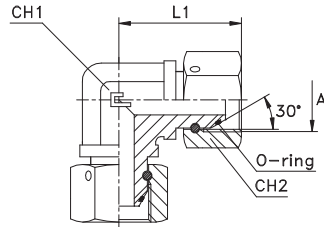

90° ELBOW ADAPTER WITH DOUBLE SWIVEL NUT
Thread BSP Parallel

Type: 3080..

Series BS	30.... bar	31.... bar	Ordering Complete	A	L1	CH1	CH2
UNIVERSAL	400	400	308001	1/8	25	11	14
			308002	1/4	33	14	19
			308003	3/8	37	19	22
	350	350	308004	1/2	43	22	27
			308005	5/8	49	27	30
	315	315	308006	3/4	53.5	27	32
	250	250	308007	1	60.5	33	41
	200	200	308008	1 1/4	64	41	50
	160	160	308009	1 1/2	72.5	48	55
	125	125	308010	2	91	65	70

Notes: If you wish to order a fitting in stainless steel, please change the first two digit from 30.... to 31....
Articles available on request only.

90° ELBOW ADAPTER WITH DOUBLE SWIVEL NUT
Thread Metric Parallel

Type: 3081..

Series BS	30.... bar	31.... bar	Ordering Complete	A	L1	CH1	CH2
UNIVERSAL	400	400	308101	12x1,5	26	11	14
			308102	14x1,5	33	14	19
			308103	16x1,5	37	19	22
			308104	18x1,5	38	19	24
	350	350	308105	20x1,5	44	22	27
			308106	22x1,5	44	22	27
	315	315	308107	26x1,5	53	27	32
	250	250	308108	30x1,5	58	33	36

Notes: If you wish to order a fitting in stainless steel, please change the first two digit from 30.... to 31....
Articles available on request only.