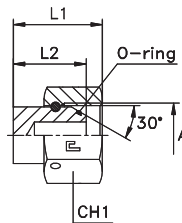

MALE PLUG
Thread BSP Parallel

Type: 3078..

Series BS	30.... bar	31.... bar	Ordering Complete	A	L1	L2	CH1
UNIVERSAL	400	400	307801	1/8	14,5	8	14
			307802	1/4	19	11	19
			307803	3/8	20,5	12	22
	350	350	307804	1/2	24	14	27
			307805	5/8	26	16	30
	315	315	307806	3/4	28	16	32
	250	250	307807	1	32	19	41
	200	200	307808	1 1/4	35	20	50
	160	160	307809	1 1/2	40	23	55
	125	125	307810	2	45,5	25	70

Notes: If you wish to order a fitting in stainless steel, please change the first two digit from 30.... to 31....
Articles available on scheduled orders only.
For copper washer sealing systems refer to items 3001.. pressure rates.

FEMALE PLUG WITH SWIVEL NUT
Thread BSP Parallel

Type: 3079..

Series BS	30.... bar	31.... bar	Ordering Complete	A	L1	L2	CH1
UNIVERSAL	400	400	307901	1/8	15	12	14
			307902	1/4	19	15	19
			307903	3/8	20	15	22
	350	350	307904	1/2	24	19	27
			307905	5/8	26	19	30
	315	315	307906	3/4	30	21	32
	250	250	307907	1	35	24,5	41
	200	200	307908	1 1/4	36	27	50
	160	160	307909	1 1/2	42	29,5	55
	125	125	307910	2	45	30	70

Notes: If you wish to order a fitting in stainless steel, please change the first two digit from 30.... to 31....
Articles available on request only.