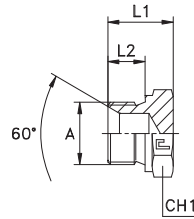

MALE PLUG
Thread BSP Parallel

Type: 3078..

Series BS	30.... bar	31.... bar	Ordering Complete	A	L1	L2	CH1
UNIVERSAL	400	400	307801	1/8	14,5	8	14
			307802	1/4	19	11	19
			307803	3/8	20,5	12	22
	350	350	307804	1/2	24	14	27
			307805	5/8	26	16	30
	315	315	307806	3/4	28	16	32
	250	250	307807	1	32	19	41
	200	200	307808	1 1/4	35	20	50
	160	160	307809	1 1/2	40	23	55
	125	125	307810	2	45,5	25	70

Notes: If you wish to order a fitting in stainless steel, please change the first two digit from 30.... to 31....
Articles available on scheduled orders only.
For copper washer sealing systems refer to items 3001.. pressure rates.

FEMALE PLUG WITH SWIVEL NUT
Thread BSP Parallel

Type: 3079..

Series BS	30.... bar	31.... bar	Ordering Complete	A	L1	L2	CH1
UNIVERSAL	400	400	307901	1/8	15	12	14
			307902	1/4	19	15	19
			307903	3/8	20	15	22
	350	350	307904	1/2	24	19	27
			307905	5/8	26	19	30
	315	315	307906	3/4	30	21	32
	250	250	307907	1	35	24,5	41
	200	200	307908	1 1/4	36	27	50
	160	160	307909	1 1/2	42	29,5	55
	125	125	307910	2	45	30	70