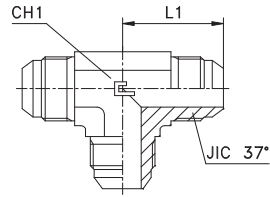

EQUAL TEE

Type: 2026...3

Series JIC	20.... bar	21.... bar	Ordering Complete	Ø Tube M	Ø Tube W	L1	CH1	JIC 37°
UNIVERSAL	450	450	202601.3	6	1/4	23	11	7/16-20
			202602.3	8	5/16	24	14	1/2-20
	350	350	202603.3	10	3/8	27,5	14	9/16-18
			202604.3	12	1/2	32	19	3/4-16
			202605.3	14-15-16	5/8	37	22	7/8-14
			202606.3	18-20	3/4	42	27	1 1/16-12
	290	290	202607.3	25	1	46	33	15/16-12
	240	240	202608.3	30-32	1 1/4	53	41	15/8-12
			202609.3	38	1 1/2	59	48	17/8-12

Notes: If you wish to order a fitting in stainless steel, please change the first two digit from 20.... to 21.... .

EQUAL CROSS

Type: 2027...3

Series JIC	20.... bar	21.... bar	Ordering Complete	Ø Tube M	Ø Tube W	L1	CH1	JIC 37°
UNIVERSAL	450	450	202701.3	6	1/4	23	11	7/16-20
			202702.3	8	5/16	24	14	1/2-20
	350	350	202703.3	10	3/8	27,5	14	9/16-18
			202704.3	12	1/2	32	19	3/4-16
			202705.3	14-15-16	5/8	37	22	7/8-14
			202706.3	18-20	3/4	42	27	1 1/16-12
	290	290	202707.3	25	1	46	33	15/16-12
	240	240	202708.3	30-32	1 1/4	53	41	15/8-12
			202709.3	38	1 1/2	59	48	17/8-12