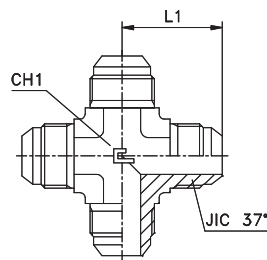

EQUAL TEE

Type: 2026...3

Series JIC	20.... bar	21.... bar	Ordering Complete	Ø Tube M	Ø Tube W	L1	CH1	JIC 37°
UNIVERSAL	450	450	202601.3	6	1/4	23	11	7/16-20
			202602.3	8	5/16	24	14	1/2-20
	350	350	202603.3	10	3/8	27,5	14	9/16-18
			202604.3	12	1/2	32	19	3/4-16
			202605.3	14-15-16	5/8	37	22	7/8-14
			202606.3	18-20	3/4	42	27	1 1/16-12
	290	290	202607.3	25	1	46	33	15/16-12
	240	240	202608.3	30-32	1 1/4	53	41	15/8-12
			202609.3	38	1 1/2	59	48	17/8-12

Notes: If you wish to order a fitting in stainless steel, please change the first two digit from 20.... to 21.... .

EQUAL CROSS

Type: 2027...3

Series JIC	20.... bar	21.... bar	Ordering Complete	Ø Tube M	Ø Tube W	L1	CH1	JIC 37°
UNIVERSAL	450	450	202701.3	6	1/4	23	11	7/16-20
			202702.3	8	5/16	24	14	1/2-20
	350	350	202703.3	10	3/8	27,5	14	9/16-18
			202704.3	12	1/2	32	19	3/4-16
			202705.3	14-15-16	5/8	37	22	7/8-14
			202706.3	18-20	3/4	42	27	1 1/16-12
	290	290	202707.3	25	1	46	33	15/16-12
	240	240	202708.3	30-32	1 1/4	53	41	15/8-12
			202709.3	38	1 1/2	59	48	17/8-12